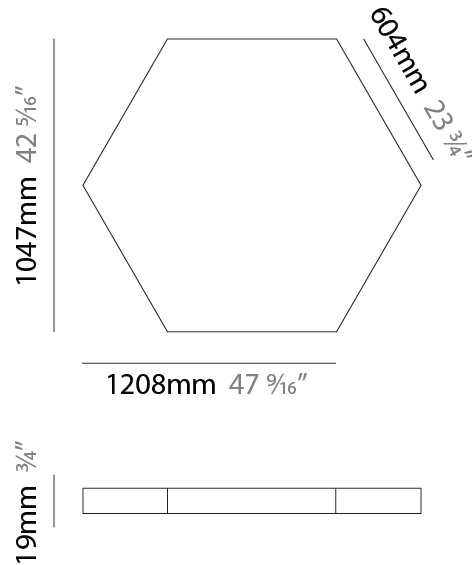

INFINITE HEXAGON SURFACE

A56194- -

base number   Color   Finish
Temperature   Options

PROJECT
TYPE
SPECIFIER
QUANTITY
DATE

1. To build a product code in our configurator select the specify button on the base model # product page
2. To build a manual product code on this datasheet choose from the options listed below in blue font and add the suffix to the base model #

GENERAL

Series: Infinite Hexagon
Partner: Ivela
Division: Architectural
Installation: Surface
Product Type: Panels
Mounting Location: Ceiling
Light Distribution: Direct

PHYSICAL

Shape: Hexagon
Length (mm): 1208
Length (in): 47 ⁵/₁₆
Width (mm): 1047
Width (in): 41 ¹/₄
Height (mm): 19
Height (in): 3/4
Diffuser: PMMA - Opal
Fixture Finish: WHI / BLK / GLD
Fixture Material: Aluminum

ELECTRICAL

Lamp Type: LED
Input Wattage (W): 72
Dimming: Tri-Mode (Non-Dimming and Phase Dimming (120Vac only) and 0-10V Dimming)
Driver Included: No
Driver Location: Remote
Driver Type: Constant Voltage - Universal
Driver Class: Class 2
Housing: ENCP 5 (ERP) ENCP 8 (SC Power)
Input Voltage (V): 120 - 277
Output Voltage (V): 24

LED

Color Temperature (°K): 2700 / 3000 / 3500 / 4000
Max. Delivered Lumen (lm): 7200 / 7500 / 7723 / 7950
Nominal Lumen (lm): 14400 / 15000 / 15446 / 15900
CRI: >93 CRI
Lamp Life (hrs): 50000

OPTICAL

RATINGS AND CERTIFICATIONS

Certified By: CSA Certified to UL and CSA Standards
IP rating: IP20