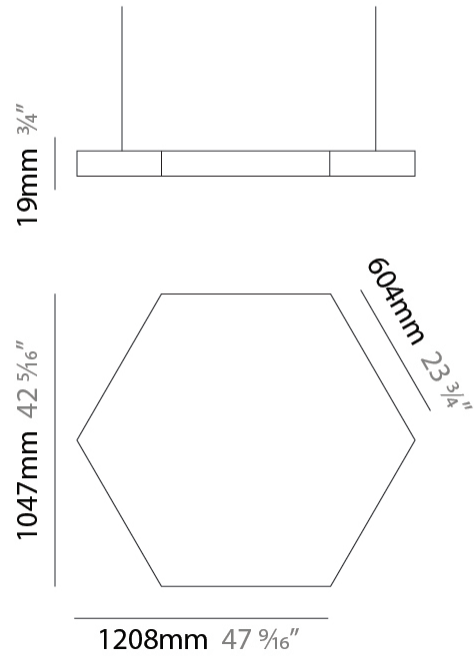

A51093-

base number   Color   Finish
Temperature   Options

1. To build a product code in our configurator select the specify button on the base model # product page
2. To build a manual product code on this datasheet choose from the options listed below in blue font and add the suffix to the base model #

GENERAL

Series: Infinite Hexagon
Partner: Ivela
Division: Architectural
Installation: Surface
Product Type: Panels
Mounting Location: Ceiling
Light Distribution: Direct

PHYSICAL

Shape: Hexagon
Length (mm): 1208
Length (in): 47 ⁹/₁₆
Width (mm): 1047
Width (in): 41 ¹/₄
Height (mm): 19
Height (in): 3/4
Max. Overall Height (mm): 3019
Max. Overall Height (in): 118 ⁷/₈
Diffuser: PMMA - Opal
Fixture Finish: WHI / BLK / GLD
Fixture Material: Aluminum
Cable Details: 3,000mm / 118 1/8" Transparent Cable

ELECTRICAL

Lamp Type: LED
Input Wattage (W): 72
Dimming: Tri-Mode (Non-Dimming and Phase Dimming (120Vac only) and 0-10V Dimming)
Driver Included: No
Driver Location: Remote
Driver Type: Constant Voltage - Universal
Driver Class: Class 2
Housing: ENCP 5 (ERP) ENCP 8 (SC Power)
Input Voltage (V): 120 - 277
Output Voltage (V): 24

LED

Color Temperature (°K): 2700 / 3000 / 3500 / 4000
Max. Delivered Lumen (lm): 7200 / 7500 / 7723 / 7950
Nominal Lumen (lm): 14400 / 15000 / 15446 / 15900
CRI: >93 CRI
Lamp Life (hrs): 50000

OPTICAL

RATINGS AND CERTIFICATIONS

Certified By: CSA Certified to UL and CSA Standards
IP rating: IP20