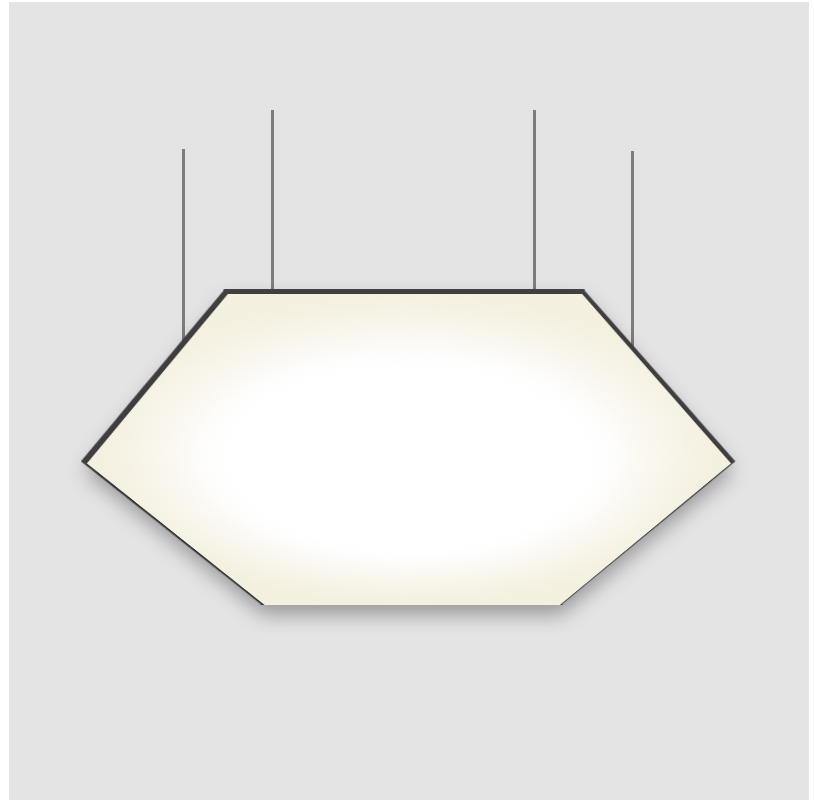

A51093-

base number   Color   Finish
Temperature   Options

1. To build a product code in our configurator select the specify button on the base model # product page
2. To build a manual product code on this datasheet choose from the options listed below in blue font and add the suffix to the base model #

GENERAL

Series: Infinite Hexagon
Partner: Ivela
Division: Architectural
Installation: Surface
Product Type: Panels
Mounting Location: Ceiling
Light Distribution: Direct

PHYSICAL

Shape: Hexagon
Length (mm): 1208
Length (in): 47 ⁹/₁₆
Width (mm): 1047
Width (in): 41 ¹/₄
Height (mm): 19
Height (in): 3/4
Max. Overall Height (mm): 3019
Max. Overall Height (in): 118 ⁷/₈
Diffuser: PMMA - Opal
Fixture Finish: WHI / BLK / GLD
Fixture Material: Aluminum
Cable Details: 3,000mm / 118 1/8" Transparent Cable

ELECTRICAL

Lamp Type: LED
Input Wattage (W): 72
Dimming: Tri-Mode (Non-Dimming and Phase Dimming (120Vac only) and 0-10V Dimming)
Driver Included: No
Driver Location: Remote
Driver Type: Constant Voltage - Universal
Driver Class: Class 2
Housing: ENCP 5 (ERP) ENCP 8 (SC Power)
Input Voltage (V): 120 - 277
Output Voltage (V): 24

LED

Color Temperature (°K): 2700 / 3000 / 3500 / 4000
Max. Delivered Lumen (lm): 7200 / 7500 / 7723 / 7950
Nominal Lumen (lm): 14400 / 15000 / 15446 / 15900
CRI: >93 CRI
Lamp Life (hrs): 50000

OPTICAL

RATINGS AND CERTIFICATIONS

Certified By: CSA Certified to UL and CSA Standards
IP rating: IP20